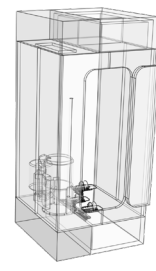

SINGLE CABIN

DOUBLE CABIN

WORK STATION

GALLEY

HYGIENE

TOILET

Deployed crew quarter

ISS COLUMBUS MODULE

DEPLOYED WIDTH: 1071mm

FOLDED WIDTH: 463mm (43%)