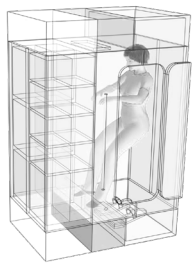

FLECS Foldable Living Environment for Crew Support

FLECS is a foldable private cabin for astronauts. It requires no permanent infrastructure, can be quickly unfolded, and easily stowed away when not in use. Equipped with special quick-release mechanisms, it allows for effortless installation and redeployment in microgravity. Inside, FLECS provides everything for privacy and comfort: ventilation, lighting, storage, work desk, and sleeping space. Its mass- and volume-optimized design ensures structural strength, sound insulation, and adaptability for short and long-duration missions. Scalable and modular, FLECS can be reconfigured for multiple purposes – whether as a crew cabin, galley, or hygiene module – offering a versatile solution for the future of human spaceflight.

SINGLE CABIN

DOUBLE CABIN

WORK STATION

GALLEY

HYGIENE

TOILET

Deployed crew quarter

ISS COLUMBUS MODULE

DEPLOYED WIDTH: 1071mm

FOLDED WIDTH: 463mm (43%)