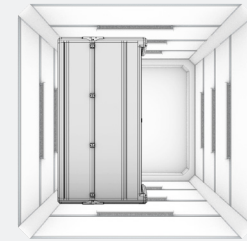

Folded crew quarter

BUSINESS
INCUBATION
CENTRE

Northern
Germany

LIQUIFER
SPACE
SYSTEMS

FLECS Foldable Living Environment
for Crew Support

Foldable crew cabin for microgravity, unfolds at
night, stows by day.

FLECS Foldable Living Environment for Crew Support

FLECS is a foldable private cabin for astronauts. It requires no permanent infrastructure, can be quickly unfolded, and easily stowed away when not in use. Equipped with special quick-release mechanisms, it allows for effortless installation and redeployment in microgravity. Inside, FLECS provides everything for privacy and comfort: ventilation, lighting, storage, work desk, and sleeping space. Its mass- and volume-optimized design ensures structural strength, sound insulation, and adaptability for short and long-duration missions. Scalable and modular, FLECS can be reconfigured for multiple purposes – whether as a crew cabin, galley, or hygiene module – offering a versatile solution for the future of human spaceflight.

SINGLE CABIN

DOUBLE CABIN

WORK STATION

GALLEY

HYGIENE

TOILET

Deployed crew quarter

ISS COLUMBUS MODULE

DEPLOYED WIDTH: 1071mm

FOLDED WIDTH: 463mm (43%)