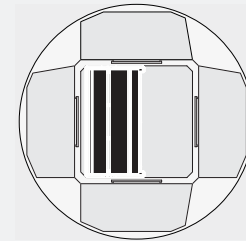

SINGLE CABIN

DOUBLE CABIN

WORK STATION

GALLEY

HYGIENE

TOILET

Deployed crew quarter

ISS COLUMBUS MODULE

DEPLOYED WIDTH: 1071mm

FOLDED WIDTH: 463mm (43%)