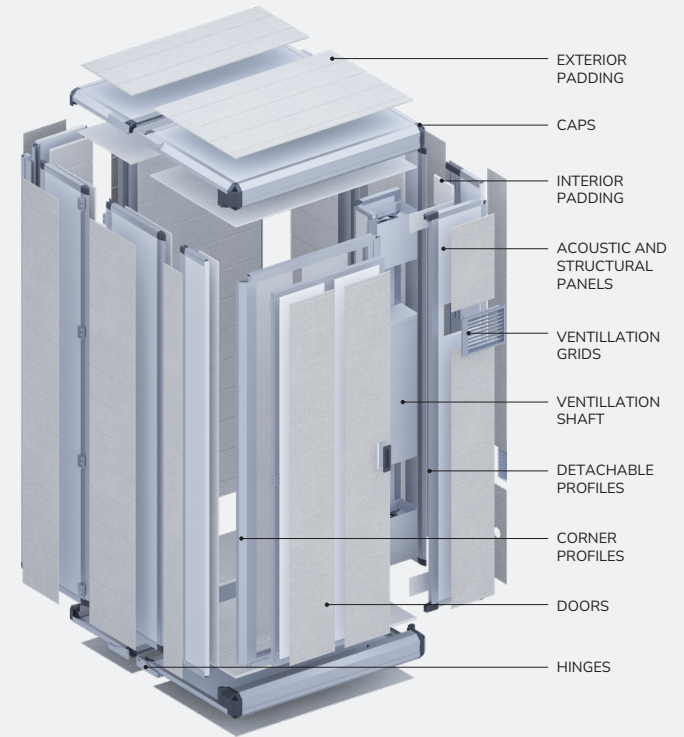

Folded crew quarter

BUSINESS
INCUBATION
CENTRE

Northern
Germany

LIQUIFER
SPACE
SYSTEMS

FLECS Foldable Living Environment
for Crew Support

Foldable crew cabin for microgravity, unfolds at
night, stows by day.

FLECS Foldable Living Environment for Crew Support

FLECS is a foldable private cabin for astronauts. It requires no permanent infrastructure, can be quickly unfolded, and easily stowed away when not in use. Equipped with special quick-release mechanisms, it allows for effortless installation and redeployment in microgravity. Inside, FLECS provides everything for privacy and comfort: ventilation, lighting, storage, work desk, and sleeping space. Its mass- and volume-optimized design ensures structural strength, sound insulation, and adaptability for short and long-duration missions. Scalable and modular, FLECS can be reconfigured for multiple purposes – whether as a crew cabin, galley, or hygiene module – offering a versatile solution for the future of human spaceflight.

SINGLE CABIN

DOUBLE CABIN

WORK STATION

GALLEY

HYGIENE

TOILET

Deployed crew quarter

ISS COLUMBUS MODULE

DEPLOYED WIDTH: 1071mm

FOLDED WIDTH: 463mm (43%)