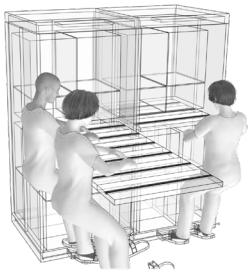

Folded crew quarter

BUSINESS
INCUBATION
CENTRE

Northern
Germany

LIQUIFER
SPACE
SYSTEMS

FLECS Foldable Living Environment
for Crew Support

Foldable crew cabin for microgravity, unfolds at
night, stows by day.

FLECS Foldable Living Environment for Crew Support

FLECS is a foldable private cabin for astronauts. It requires no permanent infrastructure, can be quickly unfolded, and easily stowed away when not in use. Equipped with special quick-release mechanisms, it allows for effortless installation and redeployment in microgravity. Inside, FLECS provides everything for privacy and comfort: ventilation, lighting, storage, work desk, and sleeping space. Its mass- and volume-optimized design ensures structural strength, sound insulation, and adaptability for short and long-duration missions. Scalable and modular, FLECS can be reconfigured for multiple purposes – whether as a crew cabin, galley, or hygiene module – offering a versatile solution for the future of human spaceflight.

SINGLE CABIN

DOUBLE CABIN

WORK STATION

GALLEY

HYGIENE

TOILET

Deployed crew quarter

ISS COLUMBUS MODULE

DEPLOYED WIDTH: 1071mm

FOLDED WIDTH: 463mm (43%)