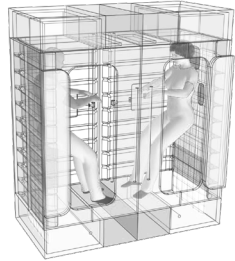

FLECS Foldable Living Environment for Crew Support

FLECS is a foldable private cabin for astronauts. It requires no permanent infrastructure, can be quickly unfolded, and easily stowed away when not in use. Equipped with special quick-release mechanisms, it allows for effortless installation and redeployment in microgravity. Inside, FLECS provides everything for privacy and comfort: ventilation, lighting, storage, work desk, and sleeping space. Its mass- and volume-optimized design ensures structural strength, sound insulation, and adaptability for short and long-duration missions. Scalable and modular, FLECS can be reconfigured for multiple purposes – whether as a crew cabin, galley, or hygiene module – offering a versatile solution for the future of human spaceflight.

SINGLE CABIN

DOUBLE CABIN

WORK STATION

GALLEY

HYGIENE

TOILET

Deployed crew quarter

ISS COLUMBUS MODULE

DEPLOYED WIDTH: 1071mm

FOLDED WIDTH: 463mm (43%)