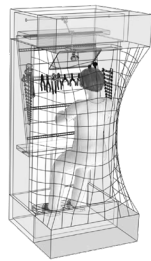

FLECS Foldable Living Environment for Crew Support

FLECS is a foldable private cabin for astronauts. It requires no permanent infrastructure, can be quickly unfolded, and easily stowed away when not in use. Equipped with special quick-release mechanisms, it allows for effortless installation and redeployment in microgravity. Inside, FLECS provides everything for privacy and comfort: ventilation, lighting, storage, work desk, and sleeping space. Its mass- and volume-optimized design ensures structural strength, sound insulation, and adaptability for short and long-duration missions. Scalable and modular, FLECS can be reconfigured for multiple purposes – whether as a crew cabin, galley, or hygiene module – offering a versatile solution for the future of human spaceflight.

SINGLE CABIN

DOUBLE CABIN

WORK STATION

GALLEY

HYGIENE

TOILET

Deployed crew quarter

ISS COLUMBUS MODULE

DEPLOYED WIDTH: 1071mm

FOLDED WIDTH: 463mm (43%)